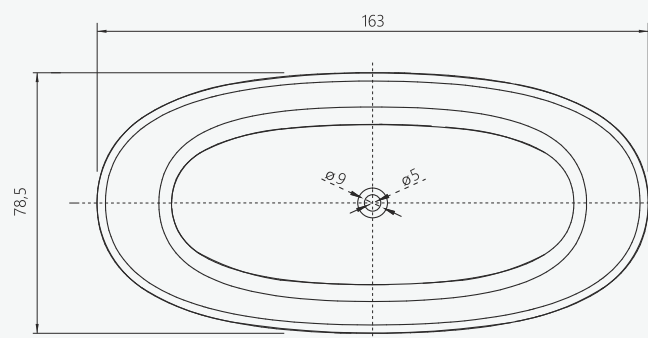

CRISTAL *gray*

vasca freestanding
freestanding bathtub

SIZE CM

163 x 78,5 H 58

PRODUCT CODE

FINISH

VHT-800FL

London smoke gray / grigio fumo di Londra

/ features

Bathtub made of high quality transparent resin, monolithic casting in a single structure, London smoke gray color. It does not include overflow. Complete with drain with click clack pressure drain system, siphon and flexible hose. Drain cover cap included.

Taps from page 186

/ caratteristiche

Vasca da bagno realizzata in resina trasparente di alta qualità, colata monolitica in struttura unica, colore grigio fumo di Londra. Non prevede troppo-pieno. Completa di piletta con sistema di scarico a pressione click clack, sifone e tubo flessibile. Tappo copri-piletta incluso.

Rubinetti da pag. 186

CM