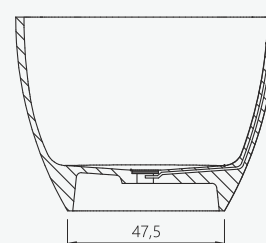

CRISTAL *gray*

vasca freestanding
freestanding bathtub

SIZE CM

163 x 78,5 H 58

PRODUCT CODE

FINISH

VHT-800FL

London smoke gray / grigio fumo di Londra

/ features

Bathtub made of high quality transparent resin, monolithic casting in a single structure, London smoke gray color. It does not include overflow. Complete with drain with click clack pressure drain system, siphon and flexible hose. Drain cover cap included.

Taps from page 186

/ caratteristiche

Vasca da bagno realizzata in resina trasparente di alta qualità, colata monolitica in struttura unica, colore grigio fumo di Londra. Non prevede troppo-pieno. Completa di piletta con sistema di scarico a pressione click clack, sifone e tubo flessibile. Tappo copri-piletta incluso.

Rubinetti da pag. 186

CM