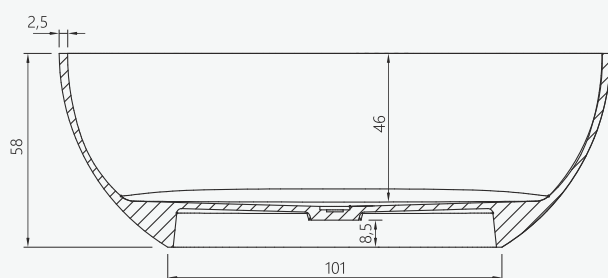

CRISTAL *gray*

vasca freestanding
freestanding bathtub

SIZE CM

163 x 78,5 H 58

PRODUCT CODE

FINISH

VHT-800FL

London smoke gray / grigio fumo di Londra

/ features

Bathtub made of high quality transparent resin, monolithic casting in a single structure, London smoke gray color. It does not include overflow. Complete with drain with click clack pressure drain system, siphon and flexible hose. Drain cover cap included.

Taps from page 186

/ caratteristiche

Vasca da bagno realizzata in resina trasparente di alta qualità, colata monolitica in struttura unica, colore grigio fumo di Londra. Non prevede troppo-pieno. Completa di piletta con sistema di scarico a pressione click clack, sifone e tubo flessibile. Tappo copri-piletta incluso.

Rubinetti da pag. 186

CM