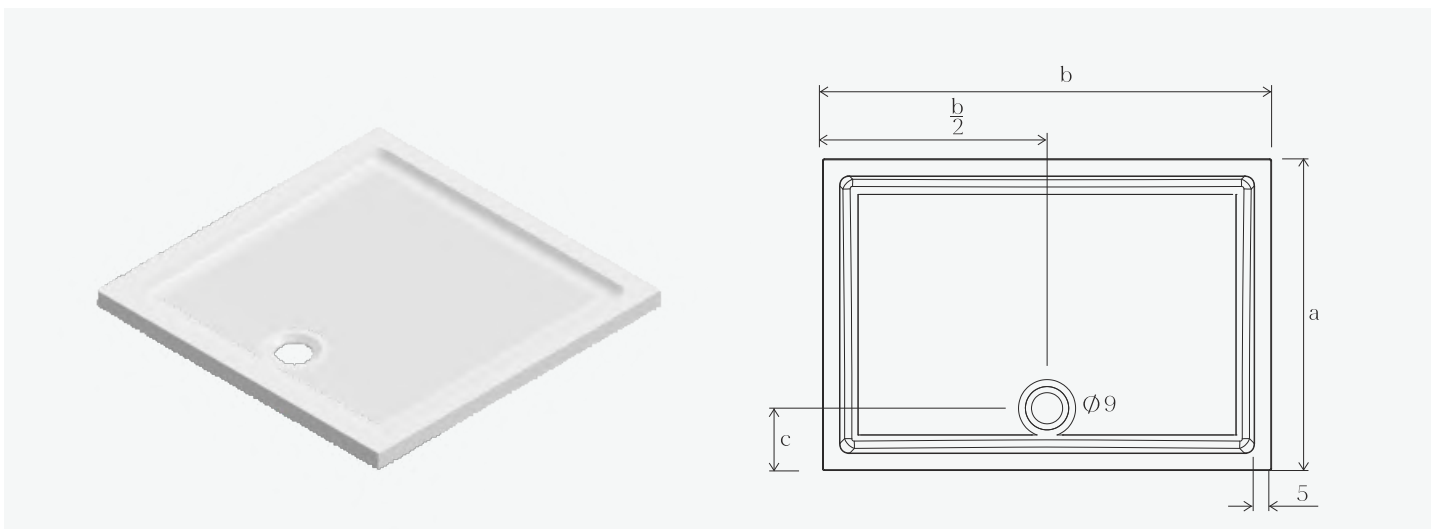

/ features

Shower trays made of resin enriched with mineral fillers. The special relief texture of the walkable surface gives a pleasant touch.
 Chrome drain included.
 Height (h) cm 4. Can be installed flush with the floor or resting on finished floors.

/ caratteristiche

Piatti doccia realizzati in resina arricchita con cariche minerali. La speciale texture a rilievo della calpestabile conferisce piacevolezza al tatto.
 Piletta con cover cromata inclusa. Altezza (h) cm 4. Installabili a filo pavimento oppure in appoggio su pavimenti rifiniti.

DARSENA

piatti doccia in marmoresina
marble resin shower trays

RETTANGOLARE

RECTANGULAR

PRODUCT CODE	SIZE CM			COLOR
	a	b	c	
PAD070070B	70	70	18	○
PAD070080B	70	80	18	○
PAD070090B	70	90	18	○
PAD070100B	70	100	18	○
PAD070120B	70	120	18	○
PAD070140B	70	140	18	○
PAD070160B	70	160	18	○
PAD070170B	70	170	18	○
PAD080080B	80	80	18	○
PAD080090B	80	90	18	○
PAD080100B	80	100	18	○
PAD080110B	80	110	18	○
PAD080120B	80	120	18	○
PAD080130B	80	130	18	○
PAD080140B	80	140	18	○
PAD080150B	80	150	18	○
PAD080160B	80	160	18	○
PAD080170B	80	170	18	○
PAD080180B	80	180	18	○
PAD090090B	90	90	18	○
PAD090100B	90	100	18	○
PAD090120B	90	120	18	○
PAD090140B	90	140	18	○
PAD090150B	90	150	18	○
PAD090160B	90	160	18	○