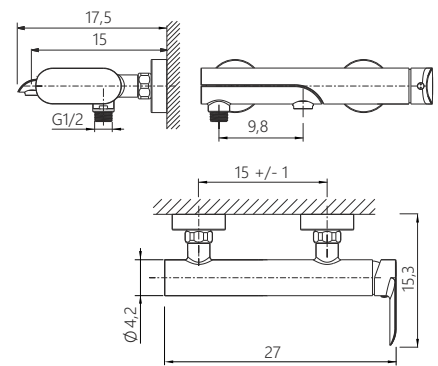

BATHTUB MIXER

MISCELATORE VASCA
CON DEVIATORE INTEGRATO
finitura cromo lucido
doccetta full spray su supporto

BATH MIXER
INTEGRATED DIVERTER
polished chrome finish
full spray shower hand

CM

X-MXAR30C-01

PRODUCT CODE

MXAR30C