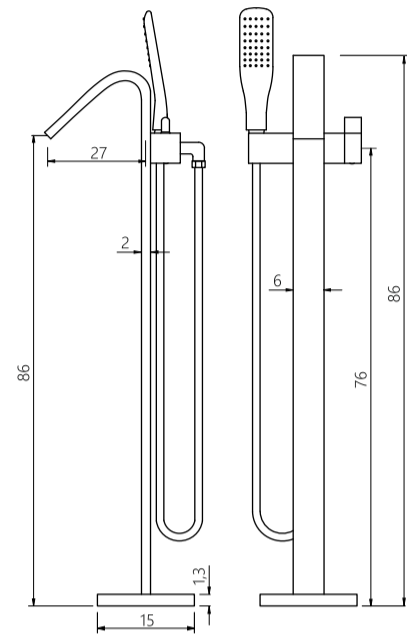

BATHTUB MIXER

MISCELATORE FREESTANDING
finitura cromo lucido
miscelatore manuale con
deviatore a 2 vie, flessibile in PVC

built in box inclusa

FREESTANDING MIXER
polished chrome finish
mixer with 2-way diverter, PVC flexible

built in box included

CM

X-MXIS99C-01

PRODUCT CODE

MXIS99B

Prevede built-in box da preinstallare.
It includes built-in box to be pre-installed.