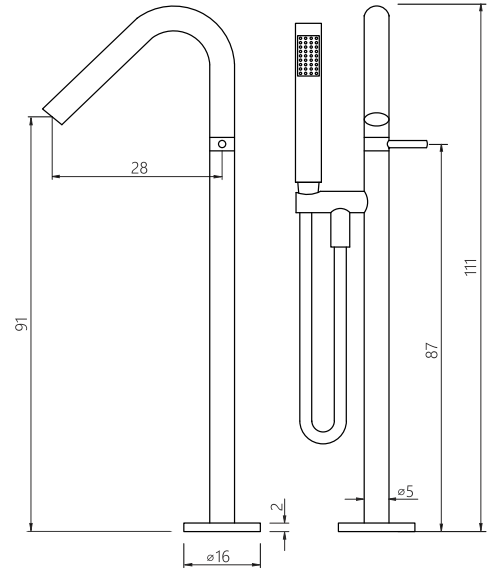

BATHTUB MIXER

MISCELATORE FREESTANDING
finitura cromo lucido
built-in box inclusa,
miscelatore manuale con
deviatore a 2 vie, flessibile in PVC

FREESTANDING MIXER
polished chrome finished
built-in box included
mixer with 2-way diverter, PVC flexible

CM

X-MXOR99C-01

PRODUCT CODE

MXOR99B

Prevede built-in box da preinstallare.
It includes built-in box to be pre-installed.