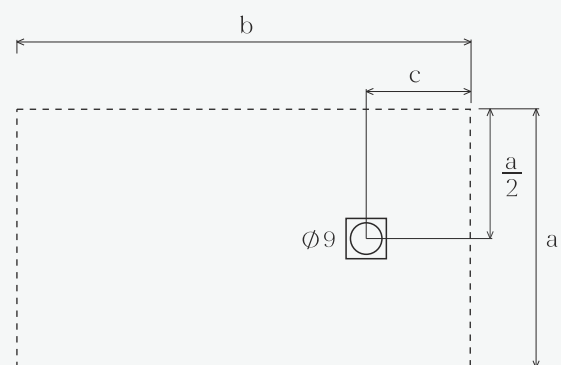

/ features

Shower trays made of resin enriched with mineral fillers. The special material texture of the walkable surface gives a pleasant touch. Stainless steel grill included. Height (h) 2.7 cm. Can be installed flush with the floor or resting on finished floors.

/ caratteristiche

Piatti doccia realizzati in resina arricchita con cariche minerali. La speciale texture materica della zona calpestabile conferisce piacevolezza al tatto. Griglia in acciaio inox inclusa. Altezza (h) cm 2,7. Installabili a filo pavimento oppure in appoggio su pavimenti rifiniti.

STONE

piatti doccia in marmoresina
marble resin shower trays

RETTANGOLARE

RECTANGULAR

| PRODUCT CODE | SIZE CM | | | COLOR |
|--------------|---------|-----|----|---------|
| | a | b | c | |
| PAN070090 | 70 | 90 | 36 | ○ ● ● ● |
| PAN070100 | 70 | 100 | 36 | ○ ● ● ● |
| PAN070120 | 70 | 120 | 36 | ○ ● ● ● |
| PAN070140 | 70 | 140 | 36 | ○ ● ● ● |
| PAN070150 | 70 | 150 | 56 | ○ ● ● ● |
| PAN070160 | 70 | 160 | 56 | ○ ● ● ● |
| PAN070170 | 70 | 170 | 56 | ○ ● ● ● |
| PAN070180 | 70 | 180 | 56 | ○ ● ● ● |
| PAN070200 | 70 | 200 | 56 | ○ ● ● ● |
| PAN08080 | 80 | 80 | 40 | ○ ● ● ● |
| PAN080100 | 80 | 100 | 36 | ○ ● ● ● |
| PAN080120 | 80 | 120 | 36 | ○ ● ● ● |
| PAN080140 | 80 | 140 | 36 | ○ ● ● ● |
| PAN080150 | 80 | 150 | 56 | ○ ● ● ● |
| PAN080160 | 80 | 160 | 56 | ○ ● ● ● |
| PAN080170 | 80 | 170 | 56 | ○ ● ● ● |
| PAN080180 | 80 | 180 | 56 | ○ ● ● ● |
| PAN080200 | 80 | 200 | 56 | ○ ● ● ● |
| PAN090090 | 90 | 90 | 36 | ○ ● ● ● |
| PAN090100 | 90 | 100 | 36 | ○ ● ● ● |
| PAN090120 | 90 | 120 | 36 | ○ ● ● ● |
| PAN090140 | 90 | 140 | 36 | ○ ● ● ● |
| PAN090160 | 90 | 160 | 56 | ○ ● ● ● |
| PAN090200 | 90 | 200 | 56 | ○ ● ● ● |
| PAN100120 | 100 | 120 | 36 | ○ ● ● ● |
| PAN100140 | 100 | 140 | 36 | ○ ● ● ● |
| PAN100200 | 100 | 200 | 56 | ○ ● ● ● |