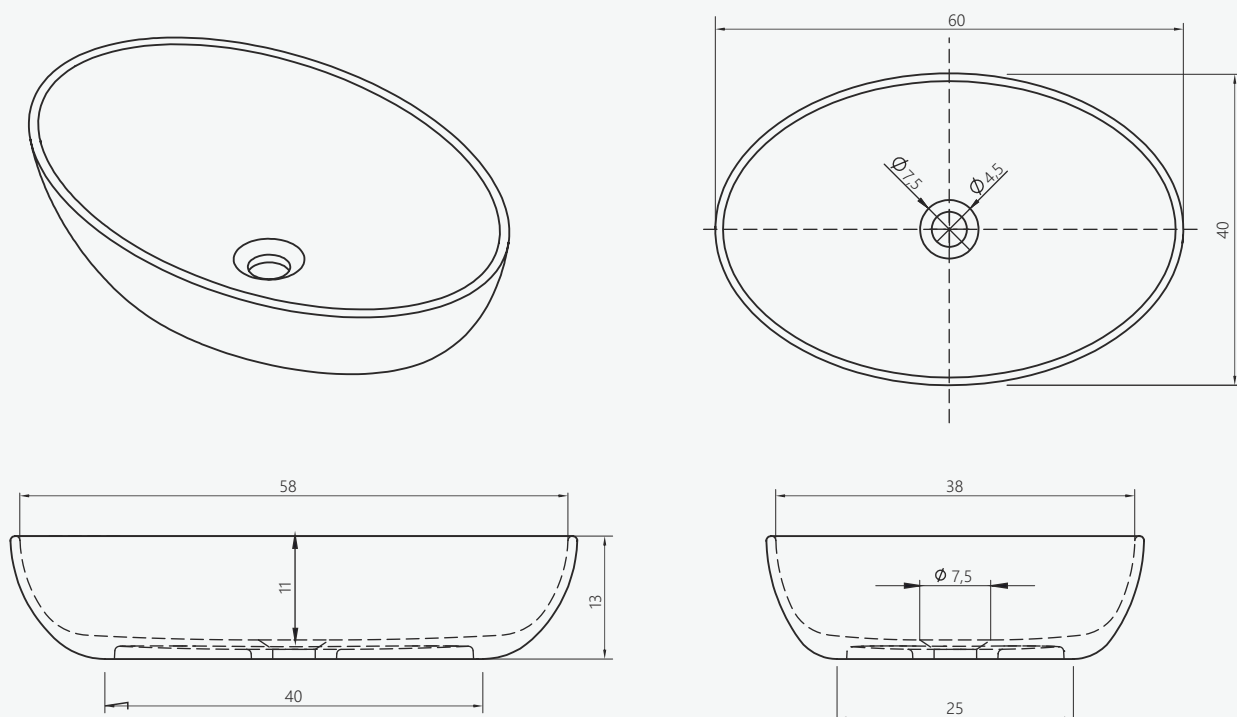

# VLS-001BM

lavabo da appoggio  
countertop washbasin

SIZE CM

60 x 40 H 13

PRODUCT CODE

FINISH

VLS-001BM

matt white / bianco opaco

## / features

Countertop washbasin made of solid surface, monolithic casting in a single structure, matt white color. Waste not included.

## / caratteristiche

Lavabo da appoggio realizzato in solid surface, colata monolitica in struttura unica, colore bianco opaco. Piletta non inclusa.

CM