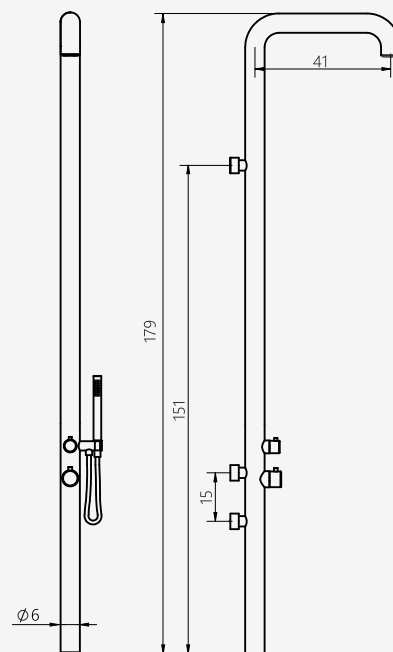

osb®

The image features a close-up of a modern shower fixture. A vertical, brushed metal showerhead is attached to a horizontal bar. Two flexible, braided metal hoses hang from the fixture. The background is a plain, light-colored wall.

Shower column made of brushed AISI 316 stainless steel. Integrated shower head suitably directed, equipped with anti-limescale nozzles. Knobs for choice of dispensing and mixer, placed in total harmony with the proportions of the structure. Matching hand shower with 150 cm flexible hose. Available with extra long shower head, for installation in generous shower rooms.

Shower column made of brushed AISI 316 stainless steel. Integrated linear shower head, inspectable. Knobs for choice of dispensing and mixer, placed in total harmony with the proportions of the structure. Matching hand shower with 150 cm flexible hose.

/ features

Shower column in brushed AISI 316 stainless steel.
Integrated rain head with anti-limescale nozzles.
Diverter and mixer handles, placed in total
harmony with the proportions of the structure.
Full spray hand shower combined with 150cm flexible.