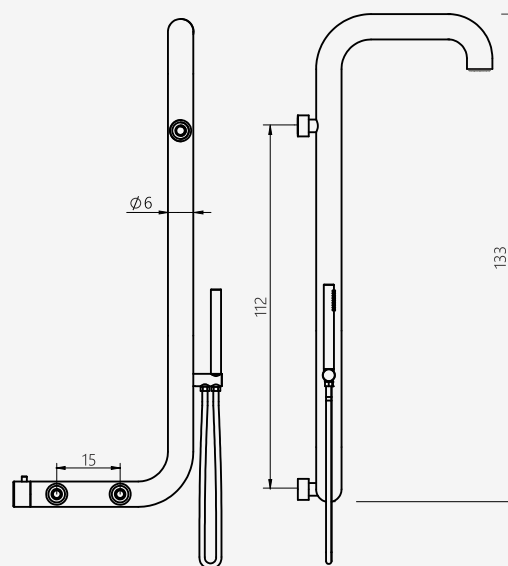

osb®

The image features a close-up of a modern shower fixture. A vertical, brushed metal showerhead is attached to a horizontal bar. Two flexible, braided metal hoses hang from the fixture. The background is a plain, light-colored wall.

Informazioni tecniche e ricambi sul catalogo generale.
On general catalogue technical informations and spare parts.

/ features

Shower column in brushed AISI 316 stainless steel.
Integrated rain head with anti-limescale nozzles.
Progressive mixer, in total harmony
with the column design.
Full spray hand shower combined with 150cm flexible.

/ caratteristiche

Colonna doccia in acciaio inox AISI 316 spazzolato.
Soffione a pioggia integrato con ugelli anticalcare.
Rubinetto miscelatore progressivo, collocato in
totale armonia con il design della colonna.
Doccetta a mano full spray con flessibile da 150 cm.