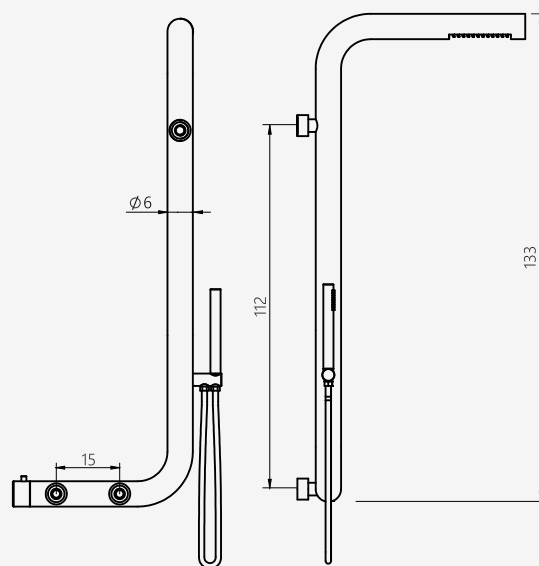

PA7LF04

colonna doccia multifunzione in acciaio inox spazzolato con miscelatore progressivo
multifunction shower column in brushed stainless steel with progressive mixer

CODE	FINISH
PA7LF04	spazzolato / brushed

Informazioni tecniche e ricambi sul catalogo generale.
On general catalogue technical informations and spare parts.

/ features

Shower column in brushed AISI 316 stainless steel.
Integrated rain head with anti-limescale nozzles.
Progressive mixer, in total harmony
with the column design.
Full spray hand shower combined with 150cm flexible.

/ caratteristiche

Colonna doccia in acciaio inox AISI 316 spazzolato.
Soffione a pioggia integrato con ugelli anticalcare.
Rubinetto miscelatore progressivo, collocato in
totale armonia con il design della colonna.
Doccetta a mano full spray con flessibile da 150 cm.

X-PA7LF04-01