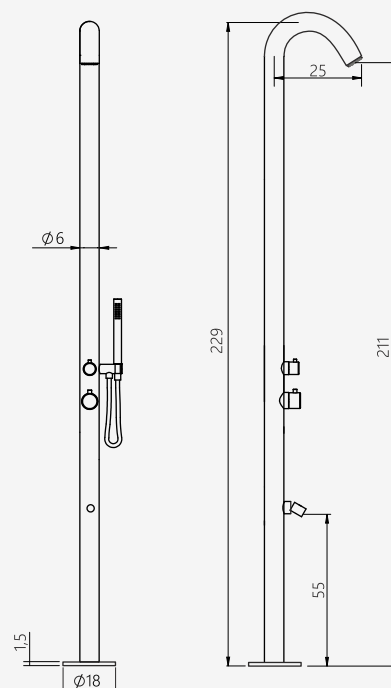

PA7LF00

colonna doccia multifunzione da interno/esterno in acciaio inox spazzolato
multifunction shower column indoor/outdoor in brushed stainless steel

CODE

FINISH

PA7LF00

spazzolato / brushed

Prevede built-in box da preinstallare.
It includes built-in box to be pre-installed.

Informazioni tecniche e ricambi sul catalogo generale.
On general catalogue technical informations and spare parts.

/ features

Indoor / outdoor shower column
brushed AISI 316 stainless steel.
Rain head with anti-limescale nozzles.
Diverter and mixer handles, located in total harmony
with the proportions of the structure.
Full spray hand shower with 150 cm flexible.
Spout.

Built-in box included.

/ caratteristiche

Colonna doccia da interno/esterno
realizzata in acciaio inox AISI 316 spazzolato.
Soffione a pioggia integrato con ugelli anticalcare.
Manopole deviatore e miscelatore in
totale armonia con le proporzioni della struttura.
Doccetta a mano full spray con flessibile da 150 cm.
Bocca erogazione.

Built-in box inclusa.

X-PA7LF01-01 X-PA7LF01-11