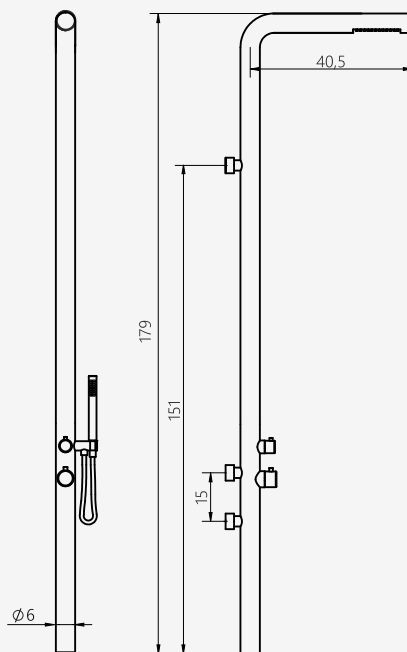

osb®

The image features a close-up of a modern shower fixture. A vertical, brushed metal showerhead is attached to a horizontal bar. Two flexible, braided metal hoses hang from the fixture. The background is a plain, light-colored wall.

/ features

Shower column in brushed AISI 316 stainless steel.
Integrated rain head with anti-limescale nozzles.
Diverter and mixer handles, placed in total
harmony with the proportions of the structure.
Full spray hand shower combined with 150cm flexible.

/ caratteristiche

Colonna doccia in acciaio inox AISI 316 spazzolato.
Soffione a pioggia integrato con ugelli anticalcare.
Manopole deviatore e miscelatore, collocate in
totale armonia con le proporzioni della struttura.
Doccetta a mano full spray con flessibile da 150 cm.