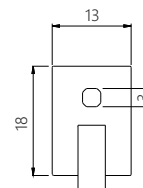

# SHOWER SET

SET DOCCIA  
in acciaio inox finitura spazzolata  
miscelatore da incasso con deviatore  
a 2 vie, flessibile in PVC

built-in box inclusa

SHOWER SET  
brushed finish stainless steel  
built-in mixer with 2-way diverter,  
PVC flexible

built-in box included

CM

X-MXCTS1B-01

X-MXCTS1B-11

PRODUCT CODE

**MXCTS1B**