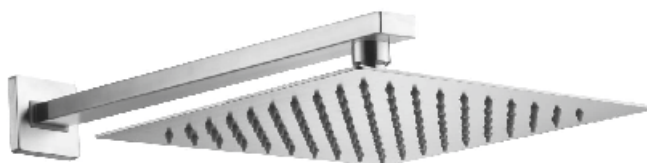

# SHOWER SET

SET DOCCIA  
in acciaio inox finitura spazzolata  
miscelatore da incasso con deviatore  
a 2 vie, flessibile in PVC

built-in box inclusa

SHOWER SET  
brushed finish stainless steel  
built-in mixer with 2-way diverter,  
PVC flexible

built-in box included

CM

X-MXCTS1B-01

X-MXCTS1B-11

PRODUCT CODE

**MXCTS1B**