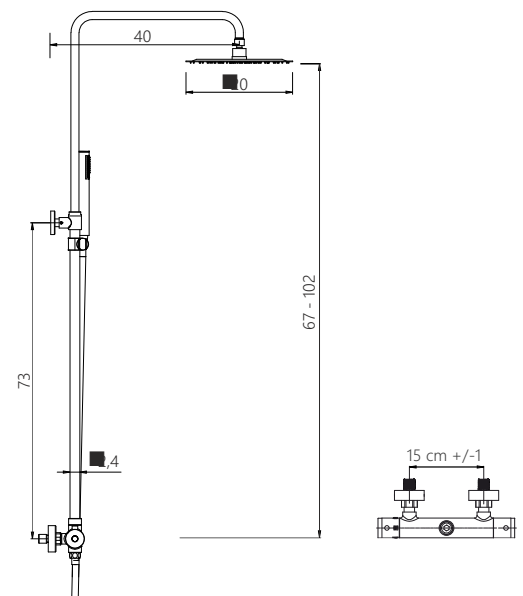

SHOWER COLUMN

PRODUCT CODE

PT601B

COLONNA DOCCIA CON MISCELATORE TERMOSTATICO
in acciaio inox lucido
asta estensibile ed orientabile a sezione
tonda, miscelatore termostatico con
deviatore a 2 vie integrato

SHOWER COLUMN WITH THERMOSTATIC MIXER
in polished stainless steel
extensible and adjustable shower column,
thermostatic mixer with 2-way diverter

X-PT601B-01

X-PT601B-11

CM

inox

PT601B

pastorali

osb