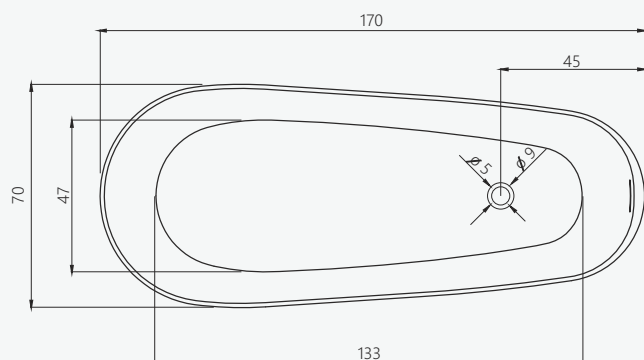

AILYN

vasca freestanding
freestanding bathtub

SIZE CM

170 x 70 H 60

PRODUCT CODE

FINISH

VHS-101BM

matt white / bianco opaco

/ features

Bathtub made of solid stone, monolithic casting in a single structure, matt white color. Preinstalled non-siphoned drain with overflow. Solid stone drain plug, matching color.

/ caratteristiche

Vasca da bagno realizzata in solid surface, colata monolitica in struttura unica, colore bianco opaco. Piletta di scarico non sifonata preinstallata con troppo-pieno. Tappo copri-piletta in solid stone, in tinta.