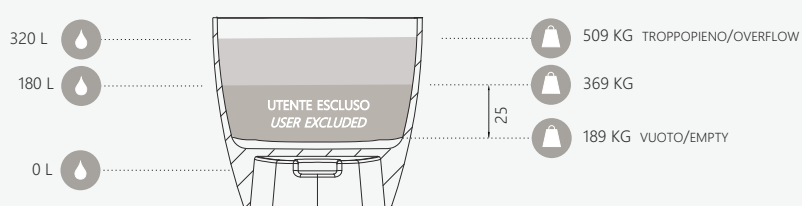

AILYN

vasca freestanding
freestanding bathtub

SIZE CM

170 x 70 H 60

PRODUCT CODE

FINISH

VHS-101BM

matt white / bianco opaco

/ features

Bathtub made of solid stone, monolithic casting in a single structure, matt white color. Preinstalled non-siphoned drain with overflow. Solid stone drain plug, matching color.

/ caratteristiche

Vasca da bagno realizzata in solid surface, colata monolitica in struttura unica, colore bianco opaco. Piletta di scarico non sifonata preinstallata con troppo-pieno. Tappo copri-piletta in solid stone, in tinta.