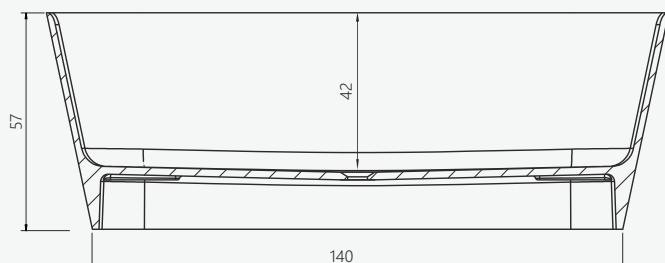

ALMA

vasca freestanding
freestanding bathtub

SIZE CM

164 x 83 H 57

PRODUCT CODE

FINISH

VHM-501BL

glossy white / bianco lucido

/ features

Bathtub made of marble resin, monolithic casting in a single structure, glossy white color. It does not provide too full. Waste not included.

Taps from page 186

/ caratteristiche

Vasca da bagno realizzata in marmoresina, colata monolitica in struttura unica, colore bianco lucido. Non prevede troppo pieno. Piletta di scarico non inclusa.

Rubinetti da pag. 186

CM