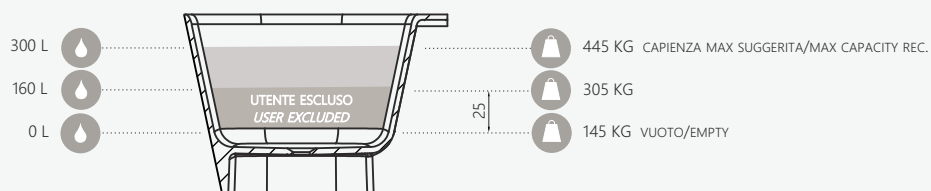

ALMA

vasca freestanding
freestanding bathtub

SIZE CM

164 x 83 H 57

PRODUCT CODE

FINISH

VHM-501BL

glossy white / bianco lucido

/ features

Bathtub made of marble resin, monolithic casting in a single structure, glossy white color. It does not provide too full. Waste not included.

Taps from page 186

/ caratteristiche

Vasca da bagno realizzata in marmoresina, colata monolitica in struttura unica, colore bianco lucido. Non prevede troppo pieno. Piletta di scarico non inclusa.

Rubinetti da pag. 186

CM