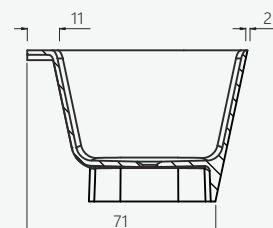

ALMA

vasca freestanding
freestanding bathtub

SIZE CM

164 x 83 H 57

PRODUCT CODE

FINISH

VHM-501BL

glossy white / bianco lucido

/ features

Bathtub made of marble resin, monolithic casting in a single structure, glossy white color. It does not provide too full. Waste not included.

Taps from page 186

/ caratteristiche

Vasca da bagno realizzata in marmoresina, colata monolitica in struttura unica, colore bianco lucido. Non prevede troppo pieno. Piletta di scarico non inclusa.

Rubinetti da pag. 186

CM