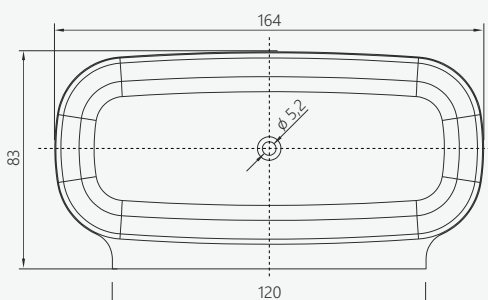

ALMA

vasca freestanding
freestanding bathtub

SIZE CM

164 x 83 H 57

PRODUCT CODE

FINISH

VHM-501BL

glossy white / bianco lucido

/ features

Bathtub made of marble resin, monolithic casting in a single structure, glossy white color. It does not provide too full. Waste not included.

Taps from page 186

/ caratteristiche

Vasca da bagno realizzata in marmoresina, colata monolitica in struttura unica, colore bianco lucido. Non prevede troppo pieno. Piletta di scarico non inclusa.

Rubinetti da pag. 186

CM