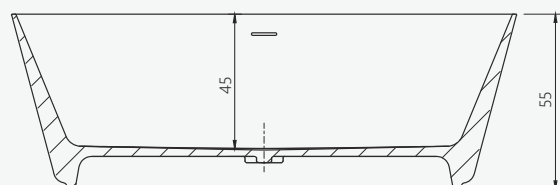

CARMEN

vasca freestanding
freestanding bathtub

SIZE CM

160 x 80 H 55

PRODUCT CODE

VHS-102BM

matt white / bianco opaco

/ features

Bathtub made of solid stone, monolithic casting in a single structure, matt white color. Preinstalled non-siphoned drain with overflow. Solid stone drain plug, matching color.

/ caratteristiche

Vasca da bagno realizzata in solid stone, colata monolitica in struttura unica, colore bianco opaco. Piletta di scarico non sifonata preinstallata con troppo-pieno. Tappo copri-piletta in solid stone, in tinta.