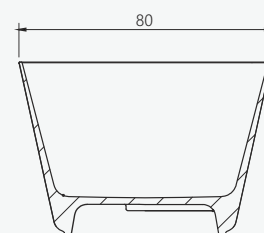

CARMEN

vasca freestanding
freestanding bathtub

SIZE CM

160 x 80 H 55

PRODUCT CODE

VHS-102BM

matt white / bianco opaco

/ features

Bathtub made of solid stone, monolithic casting in a single structure, matt white color. Preinstalled non-siphoned drain with overflow. Solid stone drain plug, matching color.

/ caratteristiche

Vasca da bagno realizzata in solid stone, colata monolitica in struttura unica, colore bianco opaco. Piletta di scarico non sifonata preinstallata con troppo-pieno. Tappo copri-piletta in solid stone, in tinta.