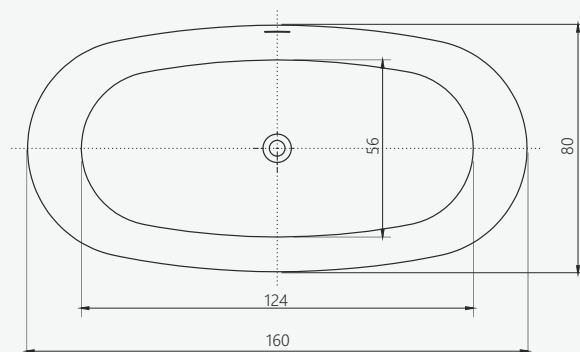

CARMEN

vasca freestanding
freestanding bathtub

SIZE CM

160 x 80 H 55

PRODUCT CODE

VHS-102BM

matt white / bianco opaco

/ features

Bathtub made of solid stone, monolithic casting in a single structure, matt white color. Preinstalled non-siphoned drain with overflow. Solid stone drain plug, matching color.

/ caratteristiche

Vasca da bagno realizzata in solid stone, colata monolitica in struttura unica, colore bianco opaco. Piletta di scarico non sifonata preinstallata con troppo-pieno. Tappo copri-piletta in solid stone, in tinta.