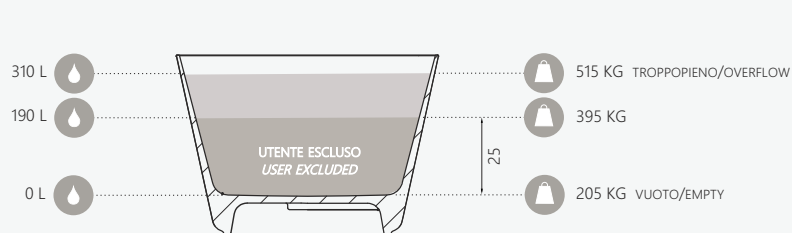

CARMEN

vasca freestanding
freestanding bathtub

SIZE CM

160 x 80 H 55

PRODUCT CODE

VHS-102BM

matt white / bianco opaco

/ features

Bathtub made of solid stone, monolithic casting in a single structure, matt white color. Preinstalled non-siphoned drain with overflow. Solid stone drain plug, matching color.

/ caratteristiche

Vasca da bagno realizzata in solid stone, colata monolitica in struttura unica, colore bianco opaco. Piletta di scarico non sifonata preinstallata con troppo-pieno. Tappo copri-piletta in solid stone, in tinta.