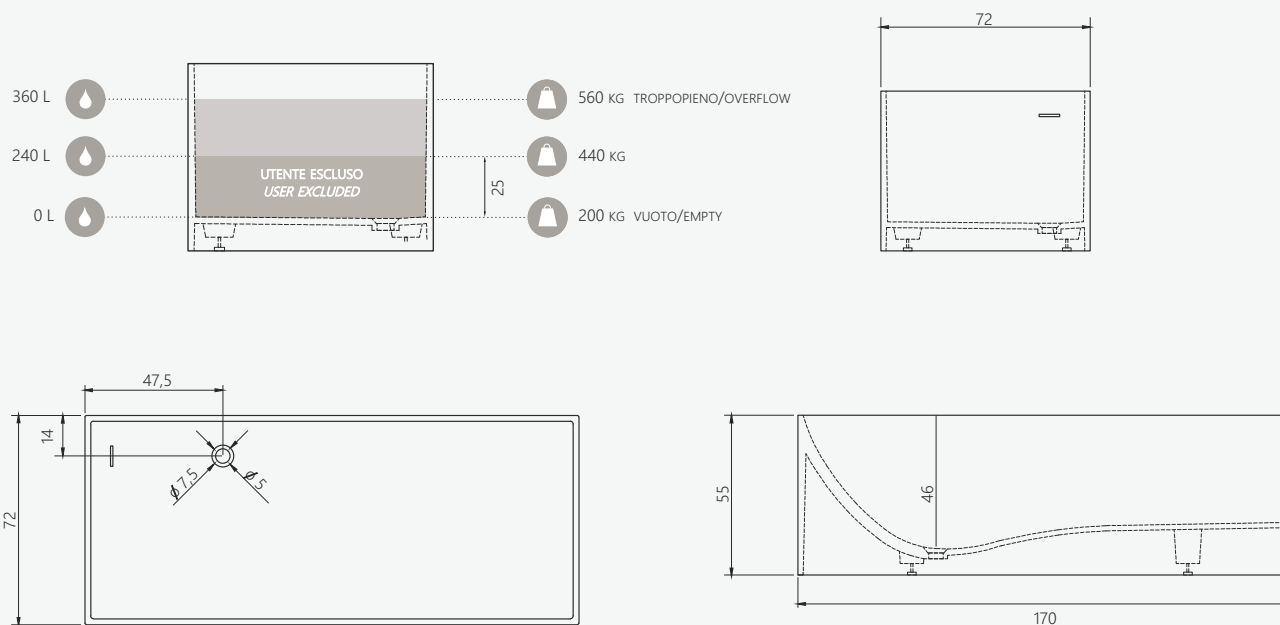

# CLAIRE

vasca freestanding  
freestanding bathtub

SIZE CM

170 x 72 H 55

PRODUCT CODE

FINISH

VHS-103BM

matt white / bianco opaco

## / features

Bathtub made of solid stone, monolithic casting in a single structure, matt white color. Preinstalled non-siphoned drain with overflow. Solid stone drain plug, matching color.

## / caratteristiche

Vasca da bagno realizzata in solid stone, colata monolitica in struttura unica, colore bianco opaco. Piletta di scarico non sifonata preinstallata con troppo-pieno. Tappo copri-piletta in solid stone, in tinta.