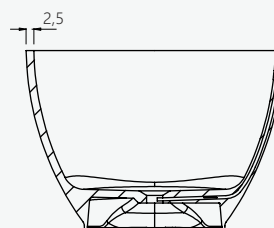

GEA

vasca freestanding
freestanding bathtub

SIZE CM

170 x 85 H 58,5

PRODUCT CODE

FINISH

VHM-503BL

glossy white / bianco lucido

/ features

Bathtub made of marble resin, monolithic casting in a single structure, glossy white color. It does not provide too full. Waste not included.

Taps from page 186

/ caratteristiche

Vasca da bagno realizzata in marmoresina, colata monolitica in struttura unica, colore bianco lucido. Non prevede troppo pieno. Piletta di scarico non inclusa.

Rubinetti da pag. 186

CM