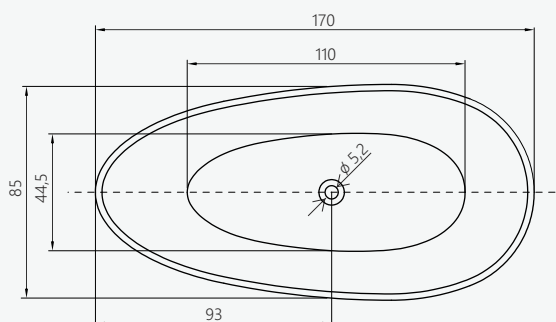

GEA

vasca freestanding
freestanding bathtub

SIZE CM

170 x 85 H 58,5

PRODUCT CODE

FINISH

VHM-503BL

glossy white / bianco lucido

/ features

Bathtub made of marble resin, monolithic casting in a single structure, glossy white color. It does not provide too full. Waste not included.

Taps from page 186

/ caratteristiche

Vasca da bagno realizzata in marmoresina, colata monolitica in struttura unica, colore bianco lucido. Non prevede troppo pieno. Piletta di scarico non inclusa.

Rubinetti da pag. 186

CM