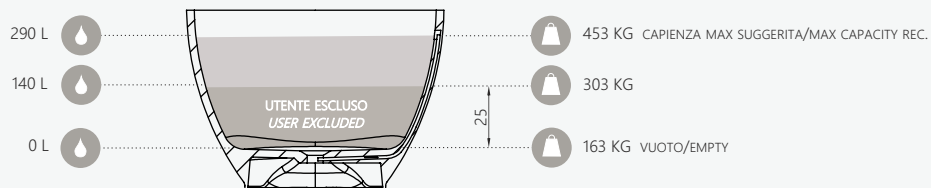

GEA

vasca freestanding
freestanding bathtub

SIZE CM

170 x 85 H 58,5

PRODUCT CODE

FINISH

VHM-503BL

glossy white / bianco lucido

/ features

Bathtub made of marble resin, monolithic casting in a single structure, glossy white color. It does not provide too full. Waste not included.

Taps from page 186

/ caratteristiche

Vasca da bagno realizzata in marmoresina, colata monolitica in struttura unica, colore bianco lucido. Non prevede troppo pieno. Piletta di scarico non inclusa.

Rubinetti da pag. 186

CM