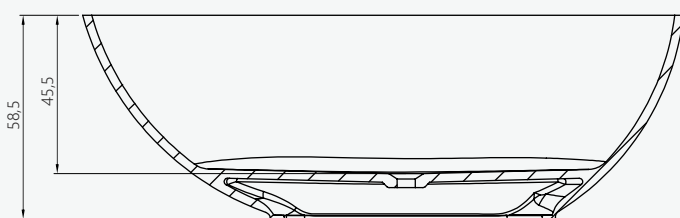

GEA

vasca freestanding
freestanding bathtub

SIZE CM

170 x 85 H 58,5

PRODUCT CODE

FINISH

VHM-503BL

glossy white / bianco lucido

/ features

Bathtub made of marble resin, monolithic casting in a single structure, glossy white color. It does not provide too full. Waste not included.

Taps from page 186

/ caratteristiche

Vasca da bagno realizzata in marmoresina, colata monolitica in struttura unica, colore bianco lucido. Non prevede troppo pieno. Piletta di scarico non inclusa.

Rubinetti da pag. 186

CM