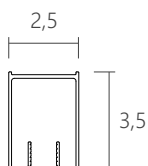

LATO PORTA / DOOR SIDE

SIZE CM	OPENING DOOR CM	CODE	
		<u>CHROME</u>	<u>BLACK</u>
118 - 120	45 - 47	HU1C120C	HU1N120C
128 - 130	50 - 52	HU1C130C	HU1N130C
138 - 140	55 - 57	HU1C140C	HU1N140C

LATO FISSO / FIX SIDE

SIZE CM	CODE	
	<u>CHROME</u>	<u>BLACK</u>
68 - 70	HU9C070C	HU9N070C
78 - 80	HU9C080C	HU9N080C
88 - 90	HU9C090C	HU9N090C

zanca inclusa
arm included

compensazione del fuorisquadro 1 cm
1 cm out-of-square compensation