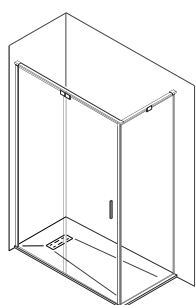

HU1+HU9

Chiusura doccia da angolo con apertura scorrevole, senza telaio. Vetro trattato anticalcare, finiture cromo o nero opaco.

Corner shower enclosure with sliding opening, without frame. Anti-limescale glass, chrome or matt black finishes.

LATO PORTA / DOOR SIDE

SIZE CM	OPENING DOOR CM	CODE	
		<u>CHROME</u>	<u>BLACK</u>
118 - 120	45 - 47	HU1C120C	HU1N120C
128 - 130	50 - 52	HU1C130C	HU1N130C
138 - 140	55 - 57	HU1C140C	HU1N140C

LATO FISSO / FIX SIDE

SIZE CM	CODE	
	<u>CHROME</u>	<u>BLACK</u>
68 - 70	HU9C070C	HU9N070C
78 - 80	HU9C080C	HU9N080C
88 - 90	HU9C090C	HU9N090C

zanca inclusa
arm included

compensazione del fuorisquadro 1 cm
1 cm out-of-square compensation