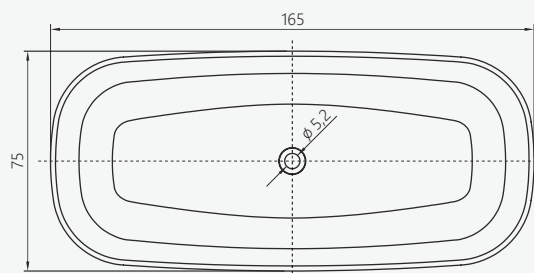

INES

vasca freestanding
freestanding bathtub

SIZE CM

165 x 75 H 55,5

PRODUCT CODE

FINISH

VHM-504BL

glossy white / bianco lucido

VASCHE MARMORESINA

/ features

Bathtub made of marble resin, monolithic casting in a single structure, glossy white color. It does not provide too full. Waste not included.

Taps from page 186

/ caratteristiche

Vasca da bagno realizzata in marmoresina, colata monolitica in struttura unica, colore bianco lucido. Non prevede troppo pieno. Piletta di scarico non inclusa.

Rubinetti da pag. 186

CM