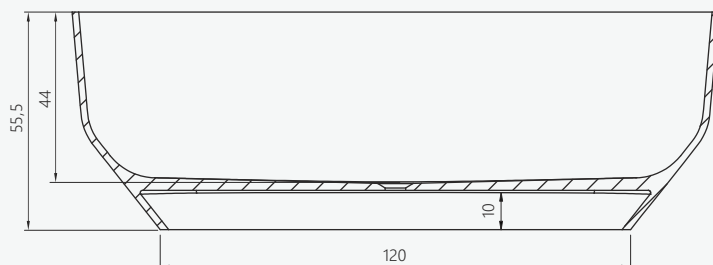

INES

vasca freestanding
freestanding bathtub

SIZE CM

165 x 75 H 55,5

PRODUCT CODE

FINISH

VHM-504BL

glossy white / bianco lucido

VASCHE MARMORESINA

/ features

Bathtub made of marble resin, monolithic casting in a single structure, glossy white color. It does not provide too full. Waste not included.

Taps from page 186

/ caratteristiche

Vasca da bagno realizzata in marmoresina, colata monolitica in struttura unica, colore bianco lucido. Non prevede troppo pieno. Piletta di scarico non inclusa.

Rubinetti da pag. 186

CM