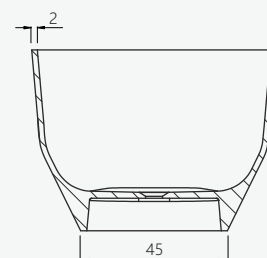

INES

vasca freestanding
freestanding bathtub

SIZE CM

165 x 75 H 55,5

PRODUCT CODE

FINISH

VHM-504BL

glossy white / bianco lucido

VASCHE MARMORESINA

/ features

Bathtub made of marble resin, monolithic casting in a single structure, glossy white color. It does not provide too full. Waste not included.

Taps from page 186

/ caratteristiche

Vasca da bagno realizzata in marmoresina, colata monolitica in struttura unica, colore bianco lucido. Non prevede troppo pieno. Piletta di scarico non inclusa.

Rubinetti da pag. 186

CM