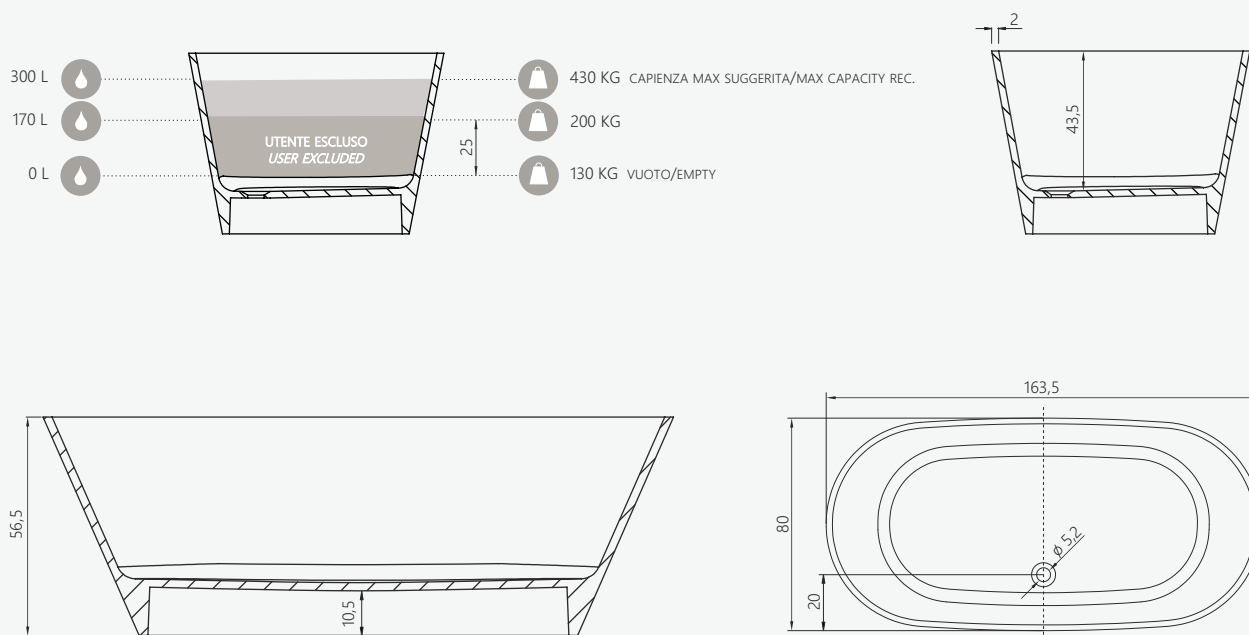

MAYA

vasca freestanding
freestanding bathtub

SIZE CM

163,5 x 80 H 56,5

PRODUCT CODE

FINISH

VHM-505BL

glossy white / bianco lucido

/ features

Bathtub made of marble resin, monolithic casting in a single structure, glossy white color. It does not provide too full. Waste not included.

Taps from page 186

/ caratteristiche

Vasca da bagno realizzata in marmoresina, colata monolitica in struttura unica, colore bianco lucido. Non prevede troppo pieno. Piletta di scarico non inclusa.

Rubinetti da pag. 186

CM