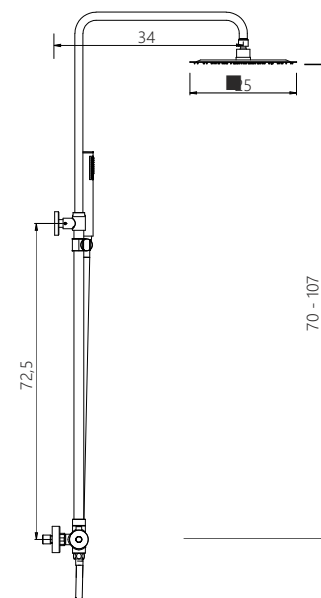

SHOWER COLUMN

PRODUCT CODE

PB125S

COLONNA DOCCIA
in acciaio inox lucido
asta estensibile ed orientabile,
deviatore a 2 vie.

SHOWER COLUMN
in polished stainless steel
extensible and adjustable shower column,
2-ways diverter.

CM

inox

PB125S

pastorali

osb