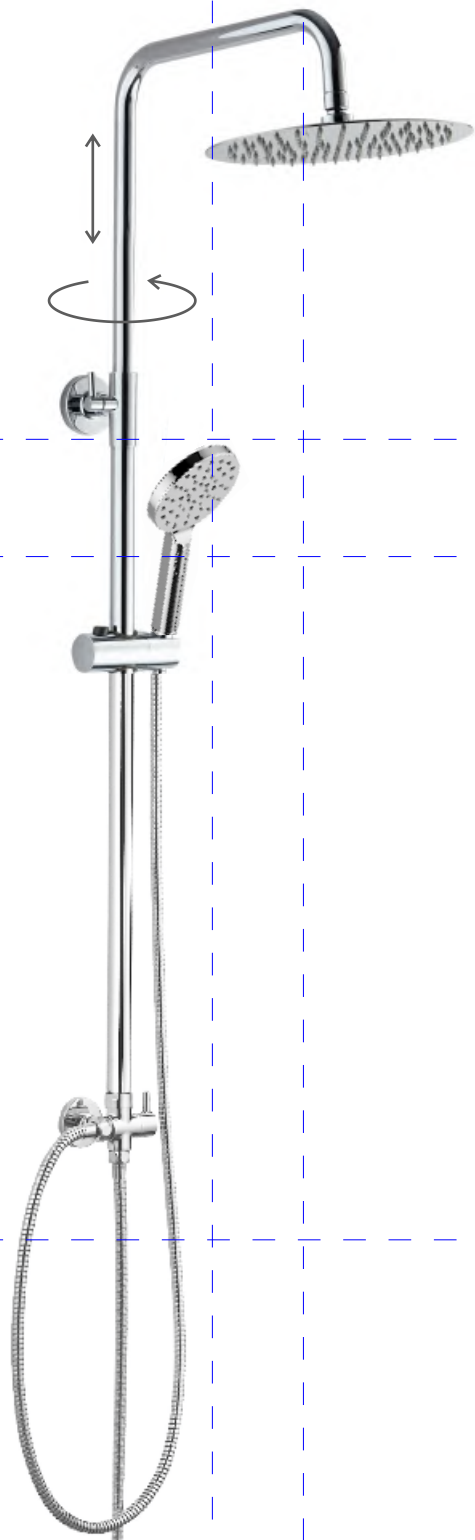

SHOWER COLUMN

PRODUCT CODE

PB125S

COLONNA DOCCIA
in acciaio inox lucido
asta estensibile ed orientabile,
deviatore a 2 vie.

SHOWER COLUMN
in polished stainless steel
extensible and adjustable shower column,
2-ways diverter.

CM

inox

PB125S

pastorali

osb