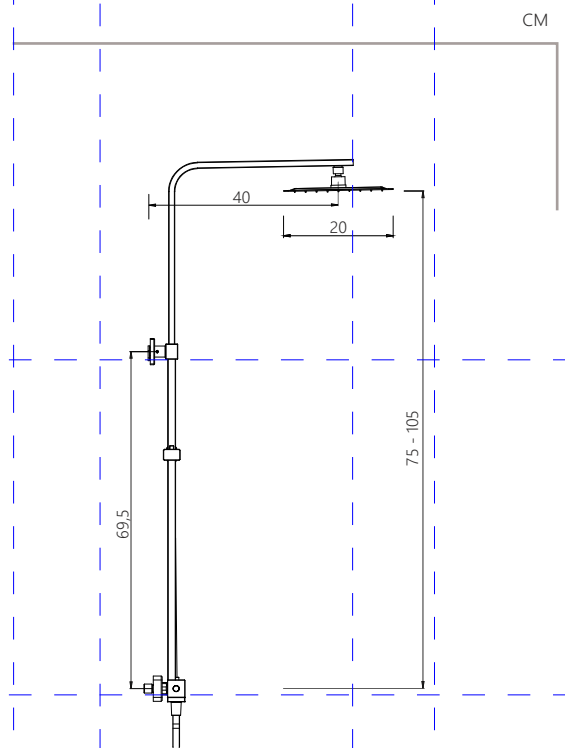

# SHOWER COLUMN

PRODUCT CODE

PB204S

COLONNA DOCCIA  
in acciaio inox lucido  
asta estensibile, deviatore a 2 vie

SHOWER COLUMN  
in polished stainless steel  
extendible shower column, 2-ways diverter.

inox

PB204S