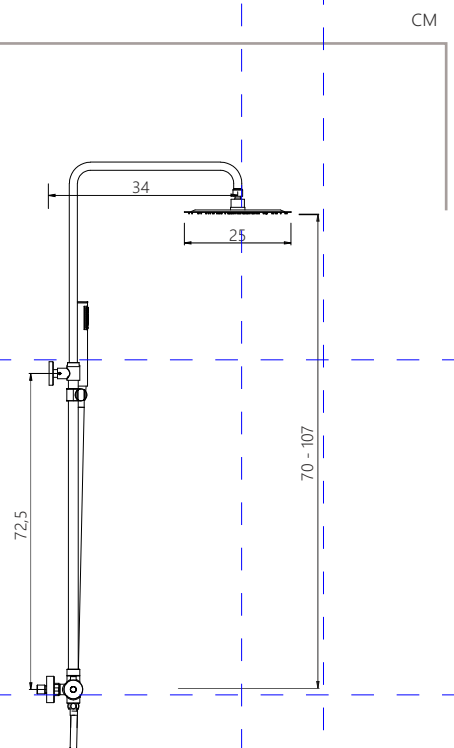

SHOWER COLUMN

PRODUCT CODE

PB325S

COLONNA DOCCIA
in acciaio inox lucido
asta estensibile ed orientabile,
deviatore a 2 vie

SHOWER COLUMN
in polished stainless steel
extensible and adjustable shower column,
2-ways diverter

inox

PB325S