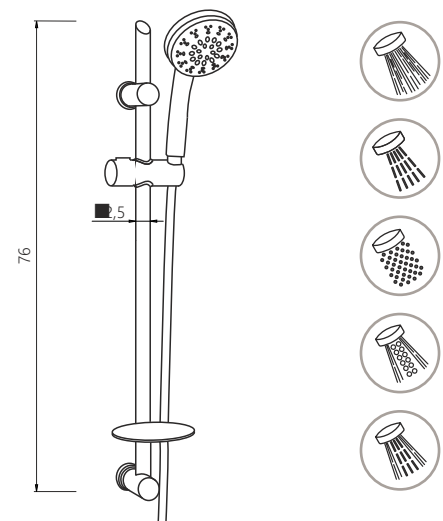

SHOWER RAIL

PRODUCT CODE

SS0202

SALISCENDI
in acciaio inox lucido
doccetta a mano multifunzione
su slider, mensola

SHOWER RAIL
in polished stainless steel
multifunction hand shower on
a slider, shelf

CM

inox