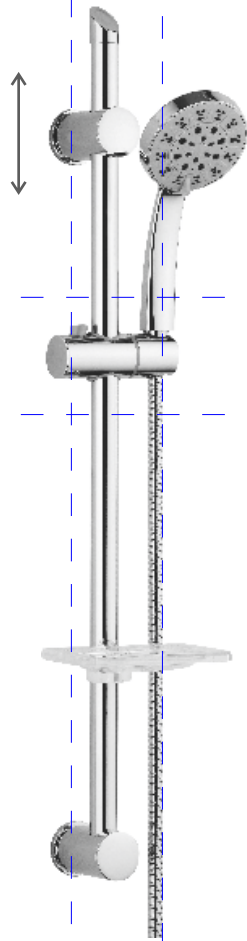

SHOWER RAIL

PRODUCT CODE

SS0202

SALISCENDI
in acciaio inox lucido
doccetta a mano multifunzione
su slider, mensola

SHOWER RAIL
in polished stainless steel
multifunction hand shower on
a slider, shelf

CM

inox

SS0202