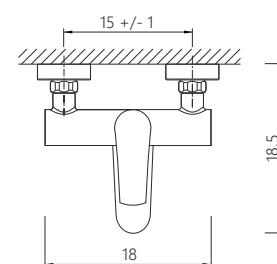

## BATHTUB MIXER

RUBINETTERIA VASCA

MISCELATORE VASCA  
CON DEVIATORE INTEGRATO  
finitura cromo lucido  
doccetta su supporto

BATH MIXER WITH DIVERTER  
polished chrome finish  
full spray shower hand

CM

X-MXBW30C-01

PRODUCT CODE

**MXBW30C**