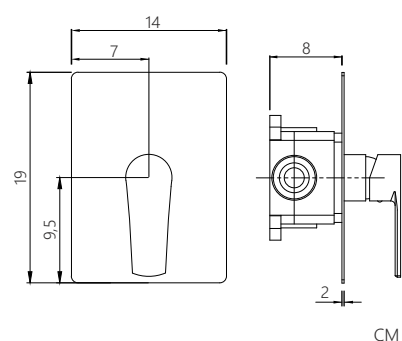

SHOWER MIXER

MISCELATORE DA INCASSO
finitura cromo lucido
built-in box inclusa

BUILT-IN SHOWER MIXER
polished chrome finished
built-in box included

X-MXBW51C-01

PRODUCT CODE

MXBW51C