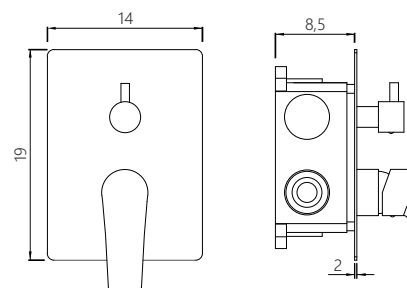

## SHOWER MIXER

MISCELATORE DA INCASSO  
CON DEVIATORE A 2 VIE  
finitura cromo lucido  
built-in box inclusa

BUILT-IN SHOWER MIXER  
WITH 2 WAY DIVERTER  
polished chrome finished  
built-in box included

CM

X-MXBW52C-01

X-MXBW52C-01

PRODUCT CODE

MXBW52C