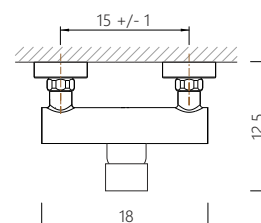

## SHOWER MIXER

MISCELATORE ESTERNO DOCCIA  
finitura cromo lucido

SHOWER MIXER  
polished chrome finish

CM

X-MXBW60C-01

PRODUCT CODE

MXBW60C