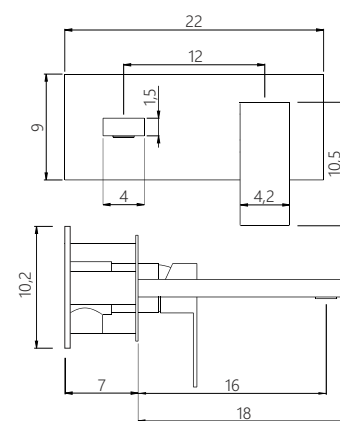

MIXER

MISCELATORE DA INCASSO A PARETE
in acciaio inox finitura spazzolata
built-in box inclusa

BUILT-IN MIXER
brushed finish stainless steel
built-in box included

CM

X-MXCT12B-01

PRODUCT CODE

MXCT12B