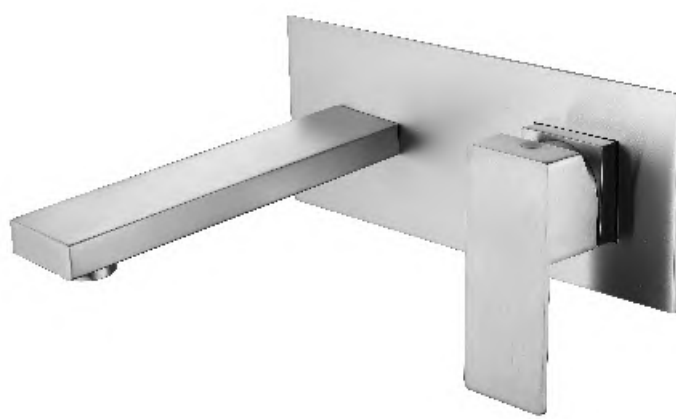

MIXER

MISCELATORE DA INCASSO A PARETE
in acciaio inox finitura spazzolata
built-in box inclusa

BUILT-IN MIXER
brushed finish stainless steel
built-in box included

CM

X-MXCT12B-01

PRODUCT CODE

MXCT12B