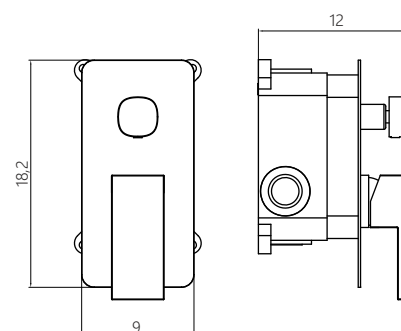

SHOWER MIXER

MISCELATORE DA INCASSO
CON DEVIATORE A 2 VIE
finitura cromo lucido
built-in box inclusa

BUILT-IN SHOWER MIXER
WITH 2 WAY DIVERTER
polished chrome finished
built-in box included

CM

X-MXIS52C-01

X-MXIS52C-11

PRODUCT CODE

MXIS52C

MISCELATORE DA INCASSO
CON DEVIATORE A 3 VIE
finitura cromo lucido
built-in box inclusa

BUILT-IN SHOWER MIXER
WITH 3 WAY DIVERTER
polished chrome finished
built-in box included