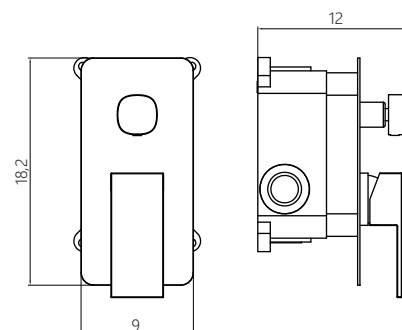

SHOWER MIXER

MISCELATORE DA INCASSO
CON DEVIATORE A 2 VIE
finitura cromo lucido
built-in box inclusa

BUILT-IN SHOWER MIXER
WITH 2 WAY DIVERTER
polished chrome finished
built-in box included

CM

X-MXIS52C-01

X-MXIS52C-11

PRODUCT CODE

MXIS52C

MISCELATORE DA INCASSO
CON DEVIATORE A 3 VIE
finitura cromo lucido
built-in box inclusa

BUILT-IN SHOWER MIXER
WITH 3 WAY DIVERTER
polished chrome finished
built-in box included