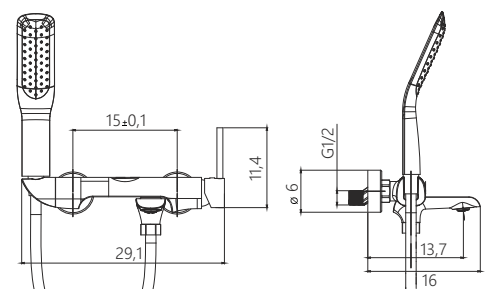

MISCELATORE VASCA
 CON DEVIATORE A 2 VIE INTEGRATO
 finitura cromo lucido
 doccetta full spray su supporto,
 flessibile in PVC

BATH MIXER WITH 2 WAY INTEGRATED
 DIVERTER
 polished chrome finish
 full spray shower hand, PVC
 flexible

CM

X-MXOR30C-01 X-MXOR30C-11

PRODUCT CODE

MXOR30C