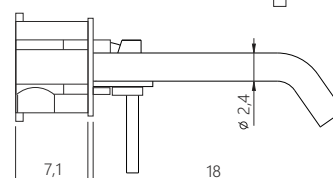

# MIXER

MISCELATORE DA INCASSO A PARETE  
in acciaio inox finitura spazzolata  
built-in box inclusa

BUILT-IN MIXER  
brushed stainless steel  
built-in box included

CM

X-MXOV12B-01

PRODUCT CODE

**MXOV12B**