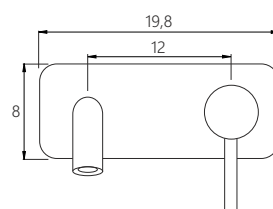

# MIXER

MISCELATORE DA INCASSO A PARETE  
in acciaio inox finitura spazzolata  
built-in box inclusa

BUILT-IN MIXER  
brushed stainless steel  
built-in box included

CM

X-MXOV12B-01

PRODUCT CODE

**MXOV12B**