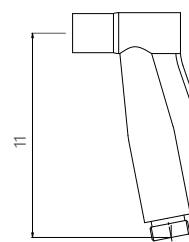

BATHROOM ACCESSORIES

SHATTAF
in acciaio inox finitura spazzolata

SHATTAF
brushed finish stainless

PRODUCT CODE

MXOV88B

CM