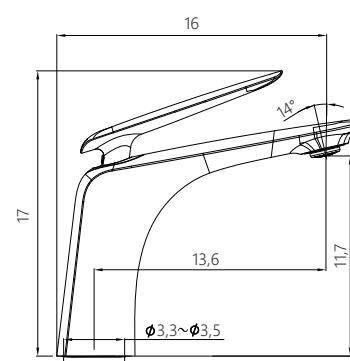

MIXER

MISCELATORE LAVABO
finitura cromo lucido
flessibili di alimentazione in acciaio inox

BASIN MIXER
polished chrome finish
water supply flexible in stainless steel

CM

X-MXSL10C-01

PRODUCT CODE	PRICE
MXSL10C	0,-