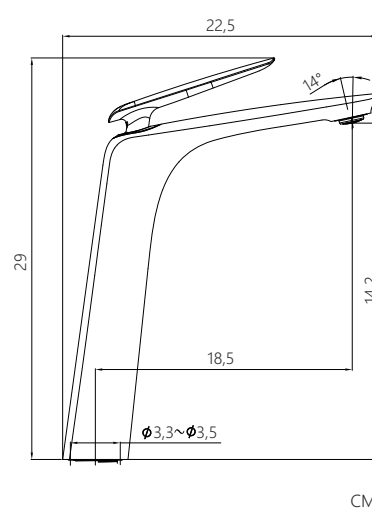

MIXER

MISCELATORE LAVABO ALTO
finitura cromo lucido
flessibili di alimentazione in acciaio inox

HIGH BASIN MIXER
polished chrome finish
water supply flexible in stainless steel

X-MXSL10C-01

PRODUCT CODE

MXSL11C