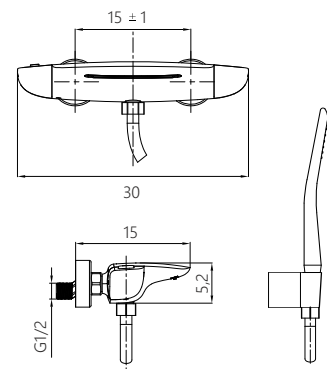

# BATHTUB MIXER

MISCELATORE VASCA TERMOSTATICO  
CON DEVIATORE A 2 VIE INTEGRATO  
finitura cromo lucido  
lama d'acqua e doccetta full spray  
su supporto, flessibile in PVC

THERMOSTATIC BATH MIXER WITH 2  
WAY INTEGRATED DIVERTER  
polished chrome finish  
waterfall and full spray shower  
hand, PVC flexible

CM

X-MXSL35C-01

X-MXSL35C-11

5  
YEAR  
WARRANTY

PRODUCT CODE

**MXSL35C**