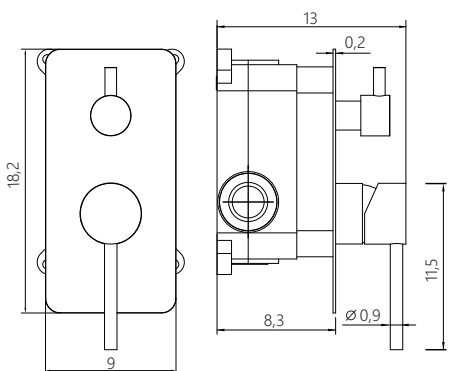

SHOWER MIXER

MISCELATORE DA INCASSO
CON DEVIATORE A 2 VIE
finitura cromo lucido
built-in box inclusa

BUILT-IN SHOWER MIXER
WITH 2 WAY DIVERTER
polished chrome finished
built-in box included

CM

X-MXIS52C-01

X-MXAR52C-11

PRODUCT CODE

MXOR52C

MISCELATORE DA INCASSO
CON DEVIATORE A 3 VIE
finitura cromo lucido
built-in box inclusa

BUILT-IN SHOWER MIXER
WITH 3 WAY DIVERTER
polished chrome finished
built-in box included