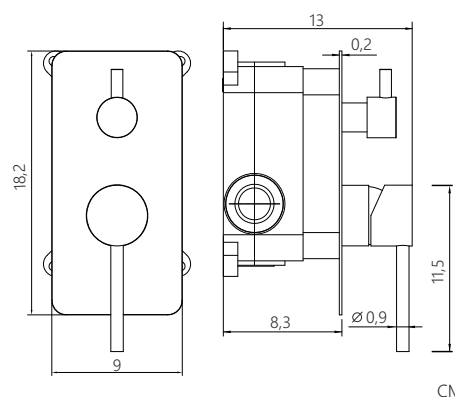

SHOWER MIXER

MISCELATORE DA INCASSO
CON DEVIATORE A 2 VIE
finitura cromo lucido
built-in box inclusa

BUILT-IN SHOWER MIXER
WITH 2 WAY DIVERTER
polished chrome finished
built-in box included

CM

X-MXIS52C-01

X-MXAR52C-11

PRODUCT CODE

MXOR52C

MISCELATORE DA INCASSO
CON DEVIATORE A 3 VIE
finitura cromo lucido
built-in box inclusa

BUILT-IN SHOWER MIXER
WITH 3 WAY DIVERTER
polished chrome finished
built-in box included