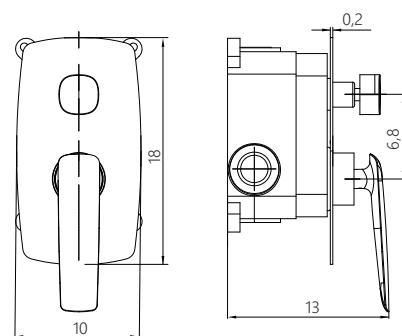

SHOWER MIXER

MISCELATORE DA INCASSO
CON DEVIATORE A 2 VIE
finitura nero opaco
built-in box inclusa

BUILT-IN SHOWER MIXER
WITH 2 WAY DIVERTER
matt black finish
built-in box included

CM

X-MXSL52C-01

X-MXSL52C-11