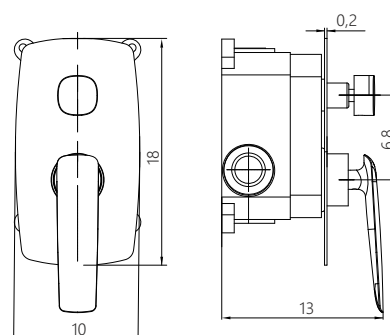

SHOWER MIXER

MISCELATORE DA INCASSO
CON DEVIATORE A 2 VIE
finitura cromo lucido
built-in box inclusa

BUILT-IN SHOWER MIXER
WITH 2 WAY DIVERTER
polished chrome finished
built-in box included

CM

X-MXSL52C-01

X-MXSL52C-11

PRODUCT CODE

MXSL52C

MISCELATORE DA INCASSO
CON DEVIATORE A 3 VIE
finitura cromo lucido
built-in box inclusa

BUILT-IN SHOWER MIXER
WITH 3 WAY DIVERTER
polished chrome finished
built-in box included