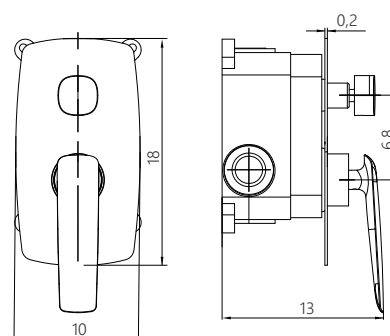

SHOWER MIXER

MISCELATORE DA INCASSO
CON DEVIATORE A 2 VIE
finitura cromo lucido
built-in box inclusa

BUILT-IN SHOWER MIXER
WITH 2 WAY DIVERTER
polished chrome finished
built-in box included

CM

X-MXSL52C-01

X-MXSL52C-11

PRODUCT CODE

MXSL52C

MISCELATORE DA INCASSO
CON DEVIATORE A 3 VIE
finitura cromo lucido
built-in box inclusa

BUILT-IN SHOWER MIXER
WITH 3 WAY DIVERTER
polished chrome finished
built-in box included