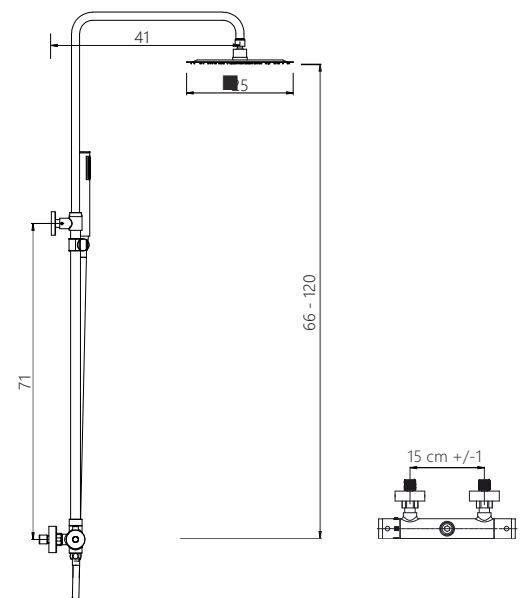

SHOWER COLUMN

PRODUCT CODE

PM6006

COLONNA DOCCIA CON MISCELATORE
in acciaio inox lucido
asta estensibile ed orientabile, miscelatore,
deviatore a 2 vie integrato

SHOWER COLUMN WITH MIXER
in polished stainless steel
extendable and adjustable shower column,
mixer, 2-ways diverter

X-PM6006-01

X-PM6006-11

CM

inox

PM6006