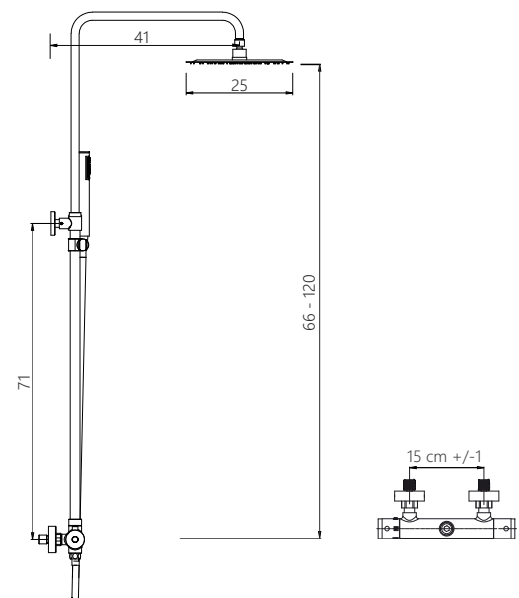

SHOWER COLUMN

PRODUCT CODE

PM6007

COLONNA DOCCIA CON MISCELATORE
in acciaio inox lucido
asta estensibile ed orientabile, miscelatore,
deviatore a 2 vie integrato

SHOWER COLUMN WITH MIXER
in polished stainless steel
extendable and adjustable shower column,
mixer, 2-ways diverter

X-PM6007-01

X-PM6007-11

CM

inox

PM6007

pastorali

osb