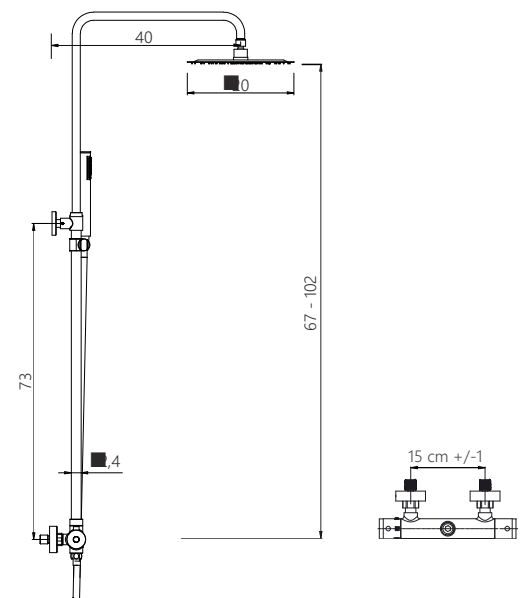

SHOWER COLUMN

PRODUCT CODE

PT304N

COLONNA DOCCIA CON MISCELATORE TERMOSTATICO
in acciaio inox finitura nero opaco
asta estensibile ed orientabile, miscelatore
termostatico con deviatore a 2 vie integrato

SHOWER COLUMN WITH THERMOSTATIC MIXER
in stainless steel, matt black finish
extendable and adjustable shower column,
thermostatic mixer, 2-way diverter

X-PT304N-01

X-PT304N-11

CM

inox

PT304N

pastorali

osb