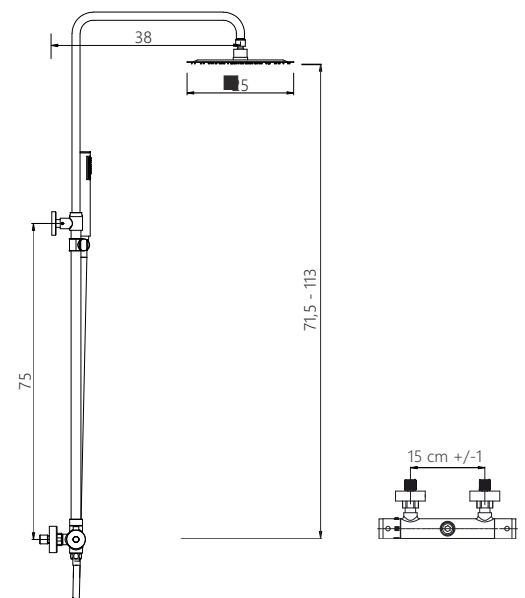

SHOWER COLUMN

PRODUCT CODE

PT6006

COLONNA DOCCIA CON MISCELATORE TERMOSTATICO
in acciaio inox lucido
asta estensibile ed orientabile,
miscelatore termostatico con deviatore a 2
vie integrato

SHOWER COLUMN WITH THERMOSTATIC MIXER
in polished stainless steel
extensible and adjustable shower column,
thermostatic mixer, 2-ways diverter

X-PT6006-01

X-PT6006-11

CM

inox

PT6006