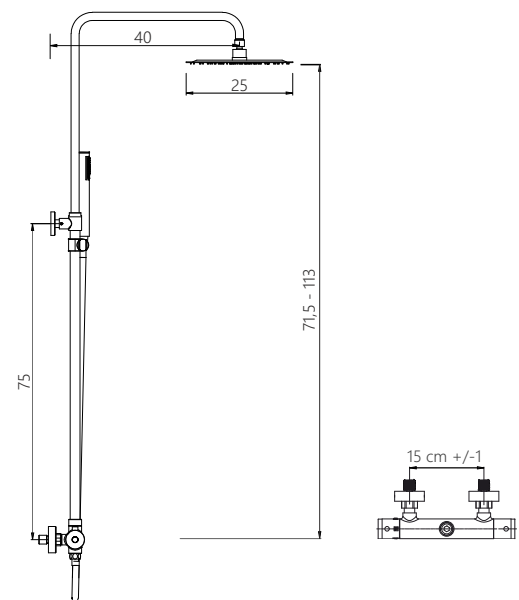

SHOWER COLUMN

PRODUCT CODE

PT6007

COLONNA DOCCIA CON MISCELATORE TERMOSTATICO
in acciaio inox lucido
asta estensibile ed orientabile,
miscelatore termostatico con deviatore a 2
vie integrato

SHOWER COLUMN WITH THERMOSTATIC MIXER
in polished stainless steel
extensible and adjustable shower column,
thermostatic mixer, 2-ways diverter

X-PT6007-01

X-PT6007-11

CM

inox

PT6007