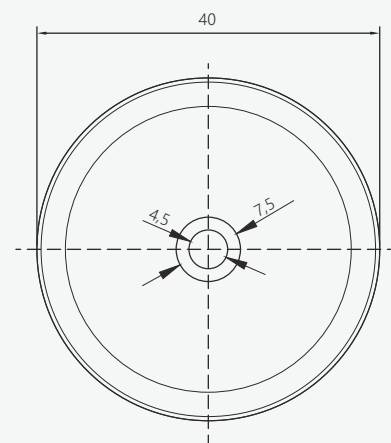

# VLS-002BM

lavabo da appoggio  
countertop washbasin

SIZE CM

Ø 40 H 15

PRODUCT CODE

FINISH

PRICE €

VLS-002BM

## / features

Countertop washbasin made of solid surface, monolithic casting in a single structure, matt white color. Waste not included.

Taps from page 234

## / caratteristiche

Lavabo da appoggio realizzato in solid surface, colata monolitica in struttura unica, colore bianco opaco. Piletta non inclusa.

Rubinetti da pag. 234

CM