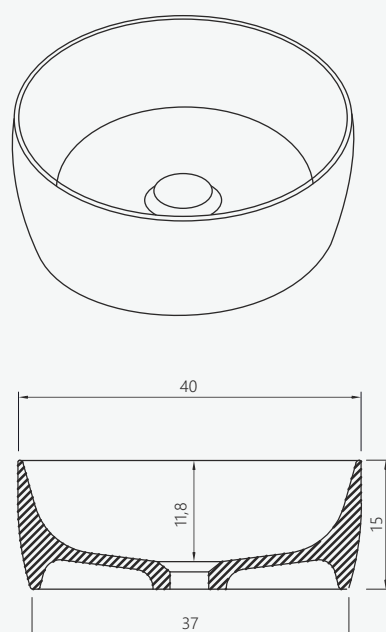

# VLS-002BM

lavabo da appoggio  
countertop washbasin

SIZE CM

Ø 40 H 15

PRODUCT CODE

FINISH

PRICE €

VLS-002BM

## / features

Countertop washbasin made of solid surface, monolithic casting in a single structure, matt white color. Waste not included.

Taps from page 234

## / caratteristiche

Lavabo da appoggio realizzato in solid surface, colata monolitica in struttura unica, colore bianco opaco. Piletta non inclusa.

Rubinetti da pag. 234

CM