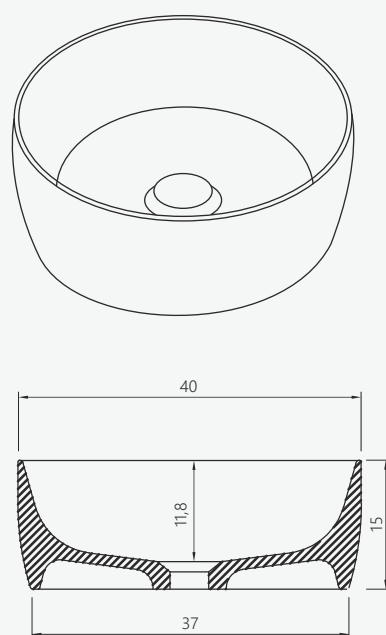

# VLT-002AM

lavabo da appoggio  
countertop washbasin

SIZE CM

Ø 40 H 15

PRODUCT CODE

FINISH

VLT-002AM

amber color / ambra

## / features

Countertop washbasin made of resin, monolithic casting in a single structure, amber color.  
Waste not included.

Taps from page 234

## / caratteristiche

Lavabo da appoggio realizzato in resina, colata monolitica in struttura unica, colore ambra.  
Piletta non inclusa.

Rubinetti da pag. 234

CM