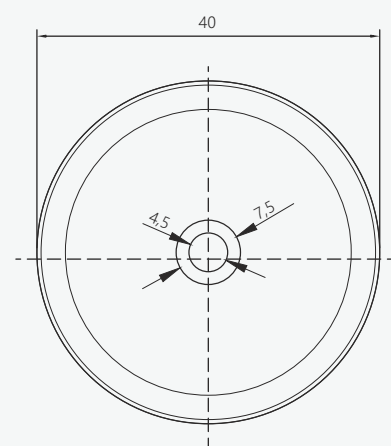

# VLT-002AM

lavabo da appoggio  
countertop washbasin

SIZE CM

Ø 40 H 15

PRODUCT CODE

FINISH

VLT-002AM

amber color / ambra

## / features

Countertop washbasin made of resin, monolithic casting in a single structure, amber color.  
Waste not included.

Taps from page 234

## / caratteristiche

Lavabo da appoggio realizzato in resina, colata monolitica in struttura unica, colore ambra.  
Piletta non inclusa.

Rubinetti da pag. 234

CM