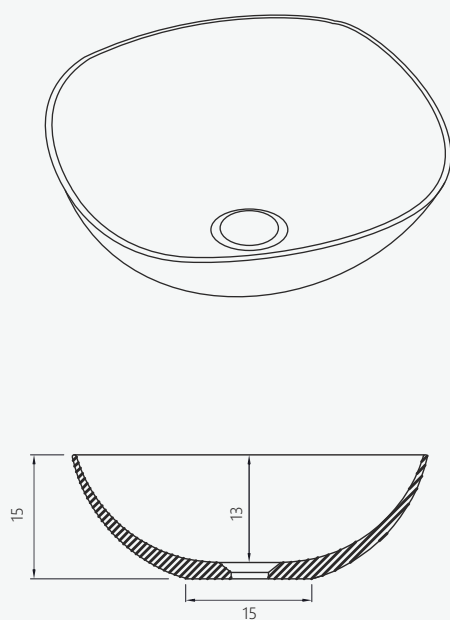

VLT-003AM

lavabo da appoggio
countertop washbasin

SIZE CM

43 x 43 H 15

PRODUCT CODE

FINISH

VLT-003AM

amber color / ambra

/ features

Countertop washbasin made of resin, monolithic casting in a single structure, amber color.
Waste not included.

Taps from page 234

/ caratteristiche

Lavabo da appoggio realizzato in resina, colata monolitica in struttura unica, color ambra.
Piletta non inclusa.

Rubinetti da pag. 234

CM