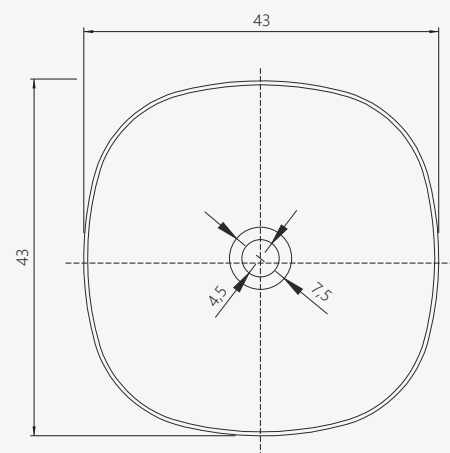

VLT-003AM

lavabo da appoggio
countertop washbasin

SIZE CM

43 x 43 H 15

PRODUCT CODE

FINISH

VLT-003AM

amber color / ambra

/ features

Countertop washbasin made of resin, monolithic casting in a single structure, amber color.
Waste not included.

Taps from page 234

/ caratteristiche

Lavabo da appoggio realizzato in resina, colata monolitica in struttura unica, color ambra.
Piletta non inclusa.

Rubinetti da pag. 234

CM