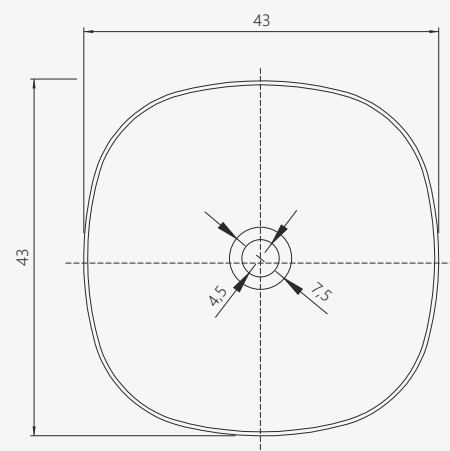

VLS-003BM

lavabo da appoggio
countertop washbasin

SIZE CM

43 x 43 H 15

PRODUCT CODE

FINISH

VLS-003BM

matt white / bianco opaco

/ features

Countertop washbasin made of solid surface, monolithic casting in a single structure, matt white color. Waste not included.

Taps from page 234

/ caratteristiche

Lavabo da appoggio realizzato in solid surface, colata monolitica in struttura unica, colore bianco opaco. Piletta non inclusa.

Rubinetti da pag. 234

CM