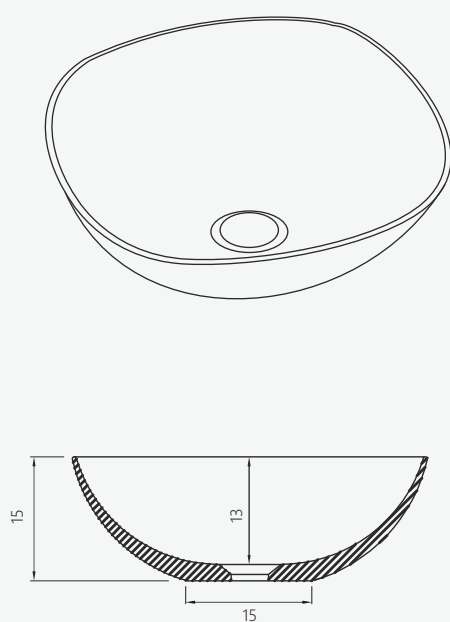

VLS-003BM

lavabo da appoggio
countertop washbasin

SIZE CM

43 x 43 H 15

PRODUCT CODE

FINISH

VLS-003BM

matt white / bianco opaco

/ features

Countertop washbasin made of solid surface, monolithic casting in a single structure, matt white color. Waste not included.

Taps from page 234

/ caratteristiche

Lavabo da appoggio realizzato in solid surface, colata monolitica in struttura unica, colore bianco opaco. Piletta non inclusa.

Rubinetti da pag. 234

CM