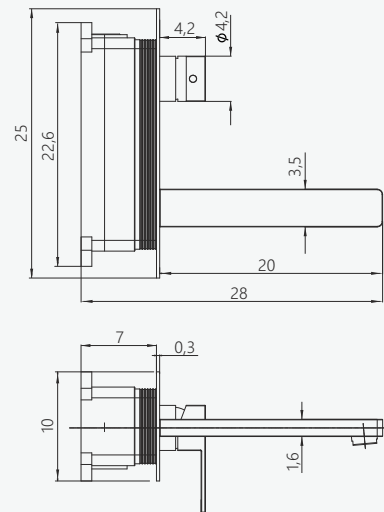

●  
MXIS12C

●  
MXIS12N

X-MXIS12C-01

MISCELATORE LAVABO DA INCASSO  
finitura cromo lucido oppure nero opaco  
built-in box inclusa

WALL MOUNTED WASH BASIN MIXER  
polished chrome or matt black finish  
built-in box included

Informazioni tecniche e ricambi alle pagine 315 e 314  
On pages 315, 314 technical informations and spare parts

CM

MXIS20C

MXIS20N

COMPLETA  
*Coln*

SERIE COMPLETA vedi catalogo Rubinetteria / COMPLETE SERIES see Taps catalog