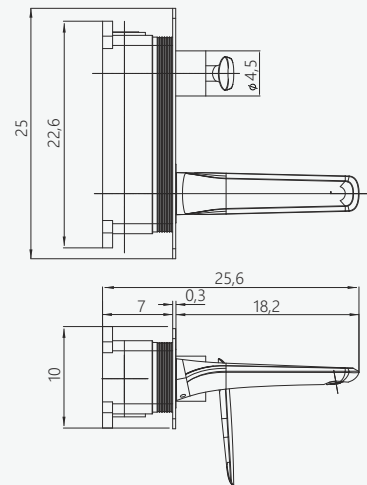

MXSL12C

MXSL12N

X-MXSL12C-01

MISCELATORE LAVABO DA INCASSO  
finitura cromo lucido oppure nero opaco  
built-in box inclusa

WALL MOUNTED WASH BASIN MIXER  
polished chrome or matt black finish  
built-in box included

Informazioni tecniche e ricambi alle pagine 308 e 309  
On pages 308, 309 technical informations and spare parts

CM

COMPLETA  
*Coln*

MXSL20C

MXSL20N

42

SERIE COMPLETA vedi catalogo Rubinetteria / COMPLETE SERIES see Taps catalog