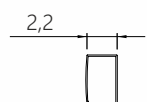

### LATO PORTA

MISURA CM	A	CODICE	CODICE
		<u>CROMO</u>	<u>NERO</u>
67-71	55	EY7C-070C	EY7N-070C
72-76	60	EY7C-075C	EY7N-075C
77-81	65	EY7C-080C	EY7N-080C
82-86	70	EY7C-085C	EY7N-085C
87-91	75	EY7C-090C	EY7N-090C
92-96	80	EY7C-095C	EY7N-095C
97-101	85	EY7C-100C	EY7N-100C
102-106	90	EY7C-105C	EY7N-105C
107-111	95	EY7C-110C	EY7N-110C
112-116	100	EY7C-115C	EY7N-115C
117-121	105	EY7C-120C	EY7N-120C